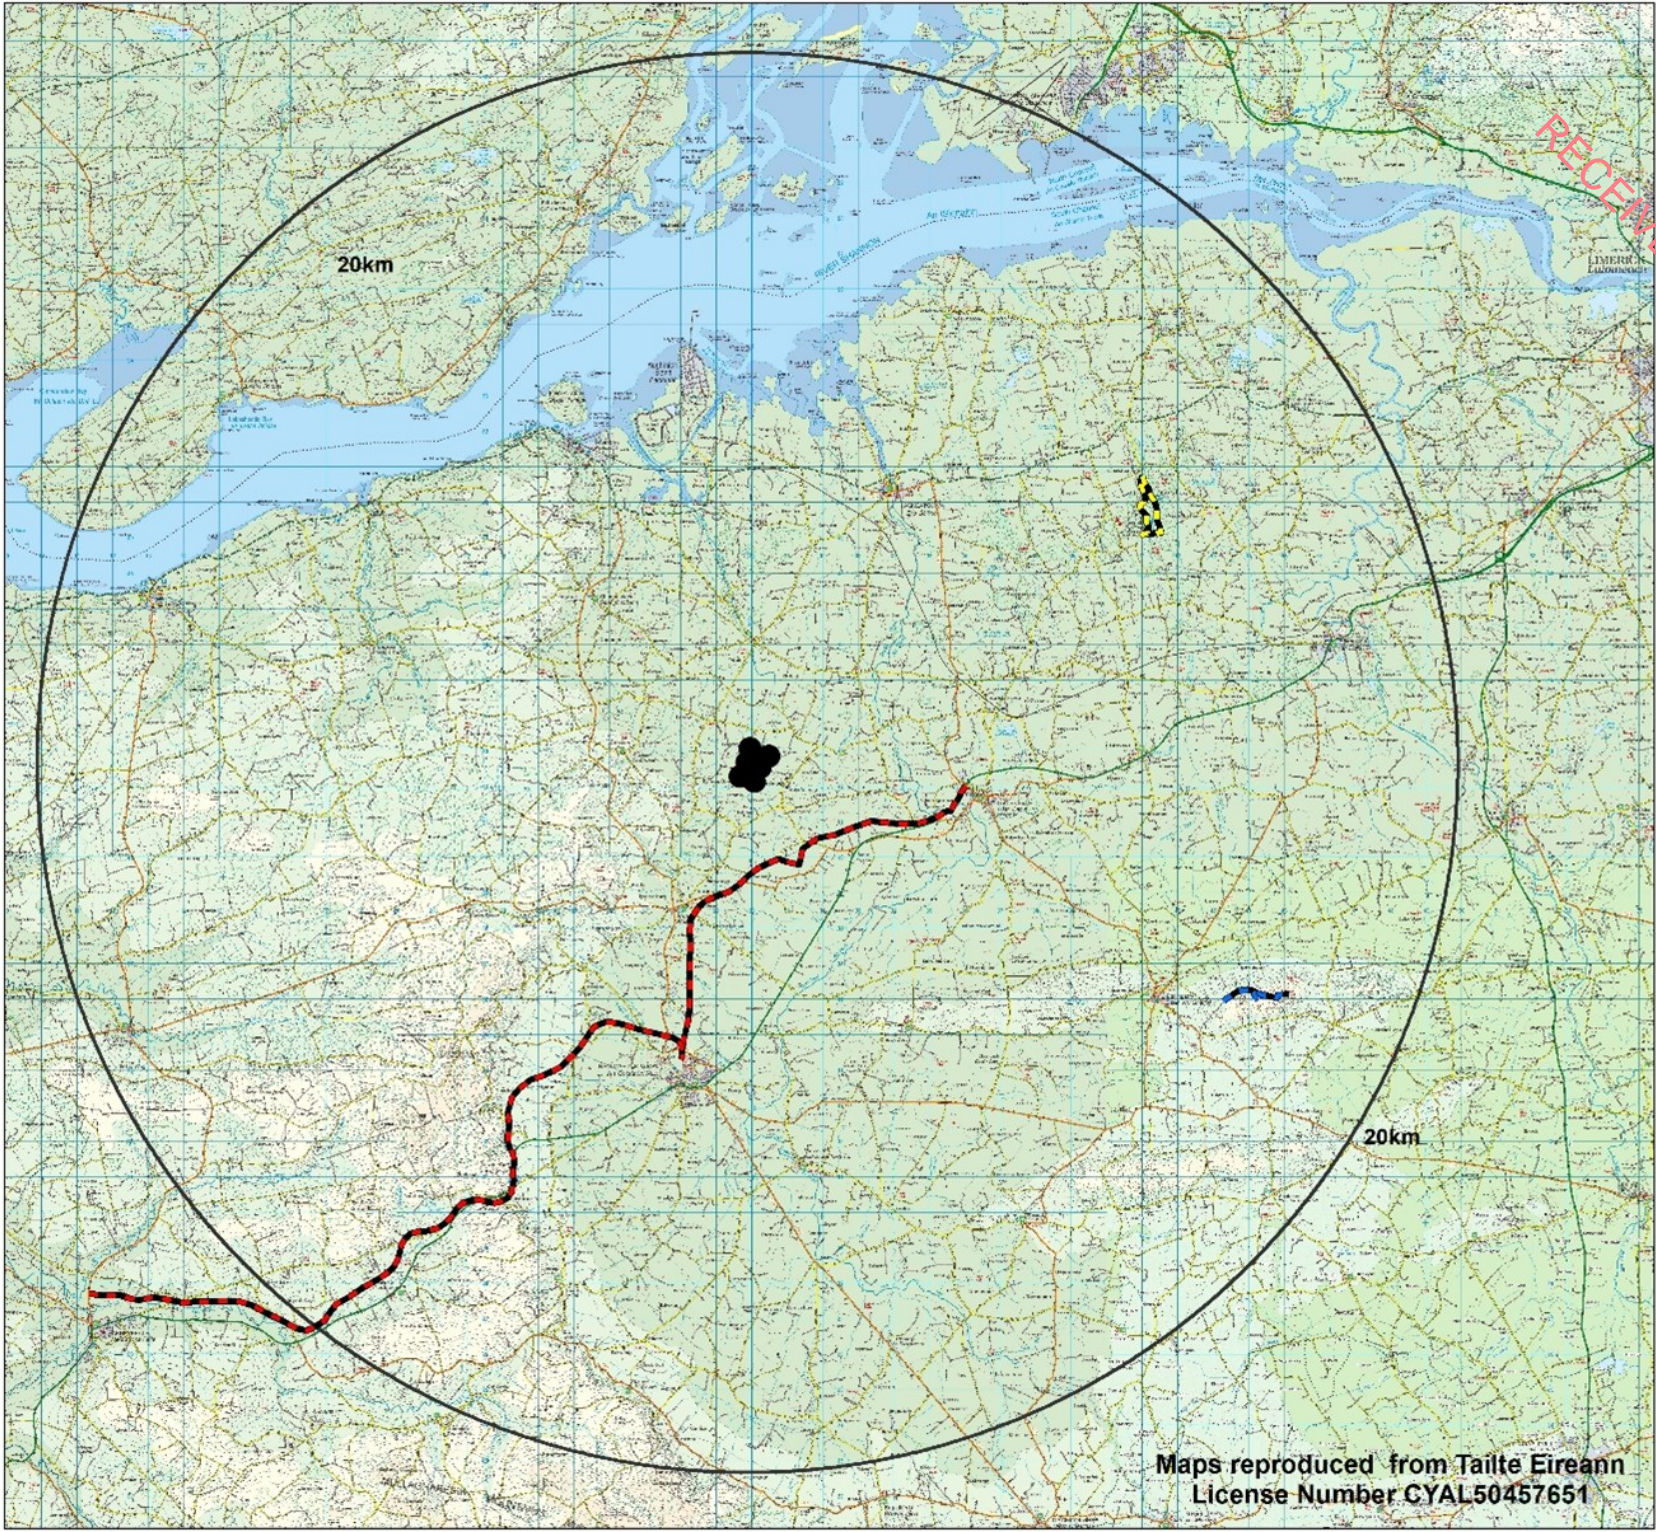

MWP

RECEIVED: 19/12/2025

Appendix 12D – Figure 12-5 Formal Recreation Trails

Ballynisky Wind Farm

Ballynisky Green Energy Ltd.

December 2025

Legend

- Proposed Turbines
- Study Area - 20Km
- Limerick Greenway
- Knocknafierna trail
- Curragh Chase

RECEIVED: 19/12/2025

Formal Recreation trails map

Ballynisky Wind Farm
Drawn: E. S
Date: 07/2025

Maps reproduced from Tailte Éireann
License Number CYAL50457651

N
▲ Scale: 1:150,000@A3